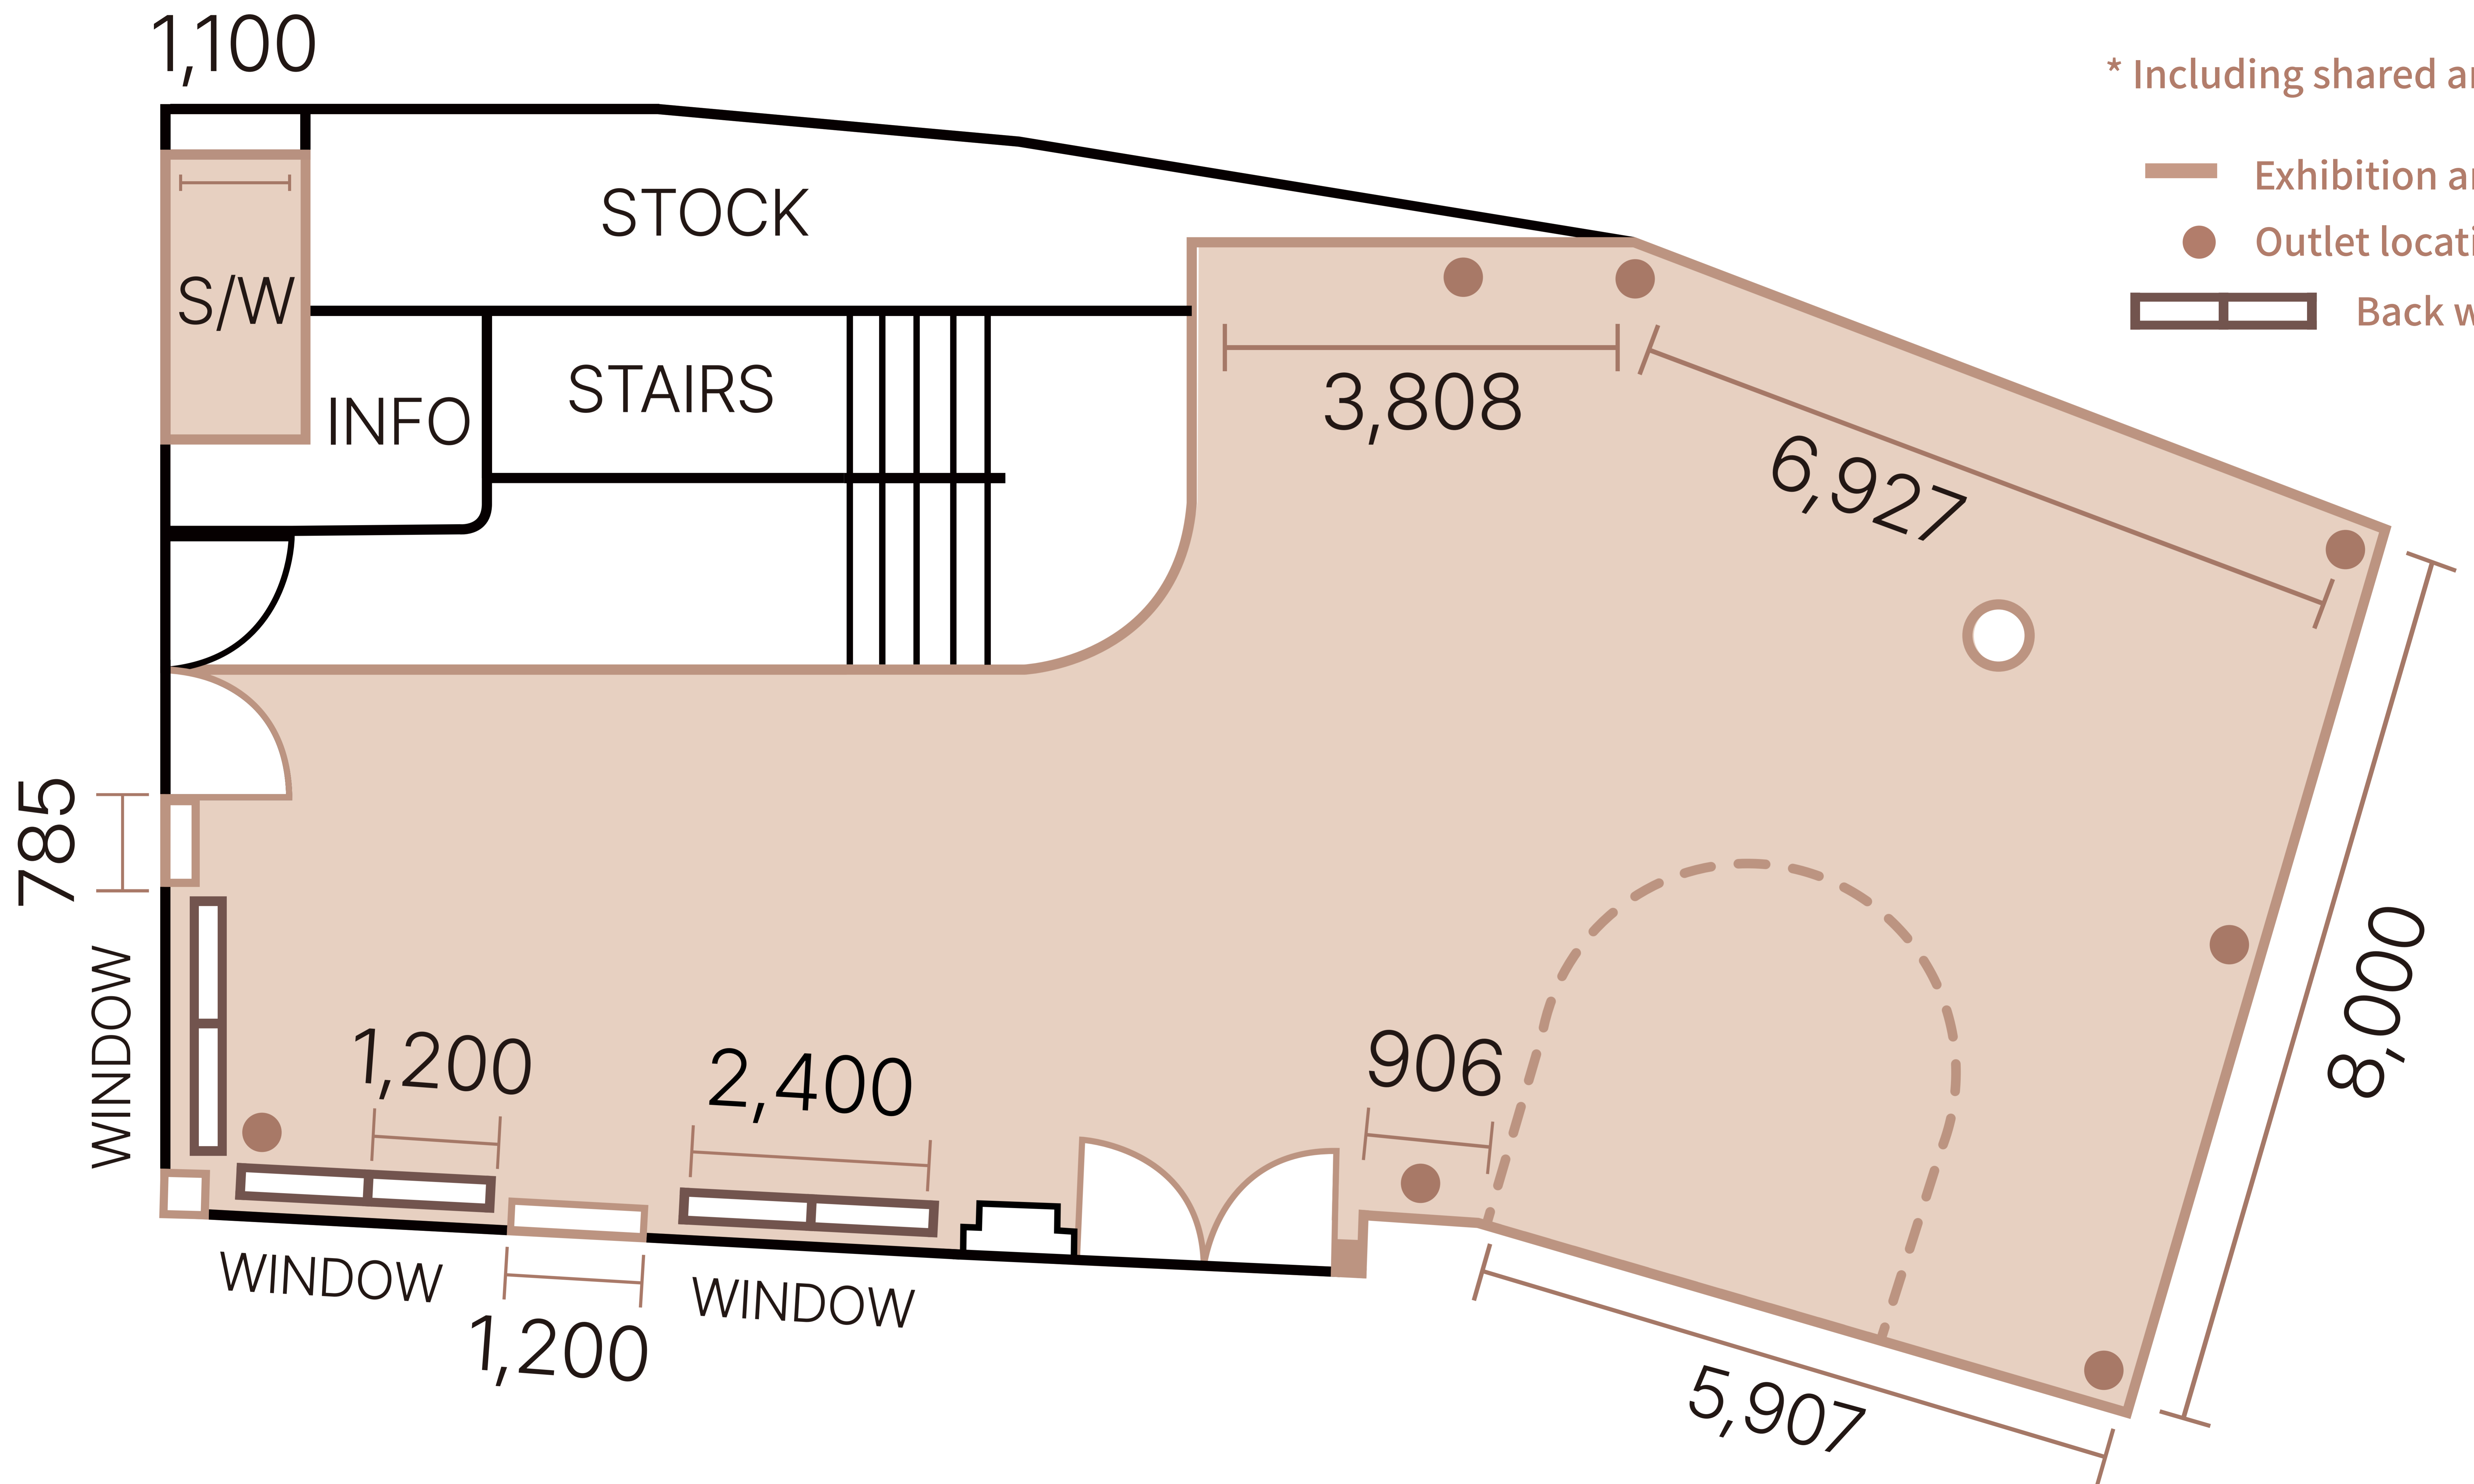

**1F** Height 2.9m  
Area 53m<sup>2</sup>

\* Including shared area

- Exhibition area
- Outlet location

**1F** Height 2.9m  
Area 53m<sup>2</sup>

\* Including shared area

- Exhibition area
- Outlet location
- Back wall

45-1, Insadong-gil, Jongno-gu, Seoul, Republic of Korea  
MON - SUN | 10 A.M. - 7 P.M.