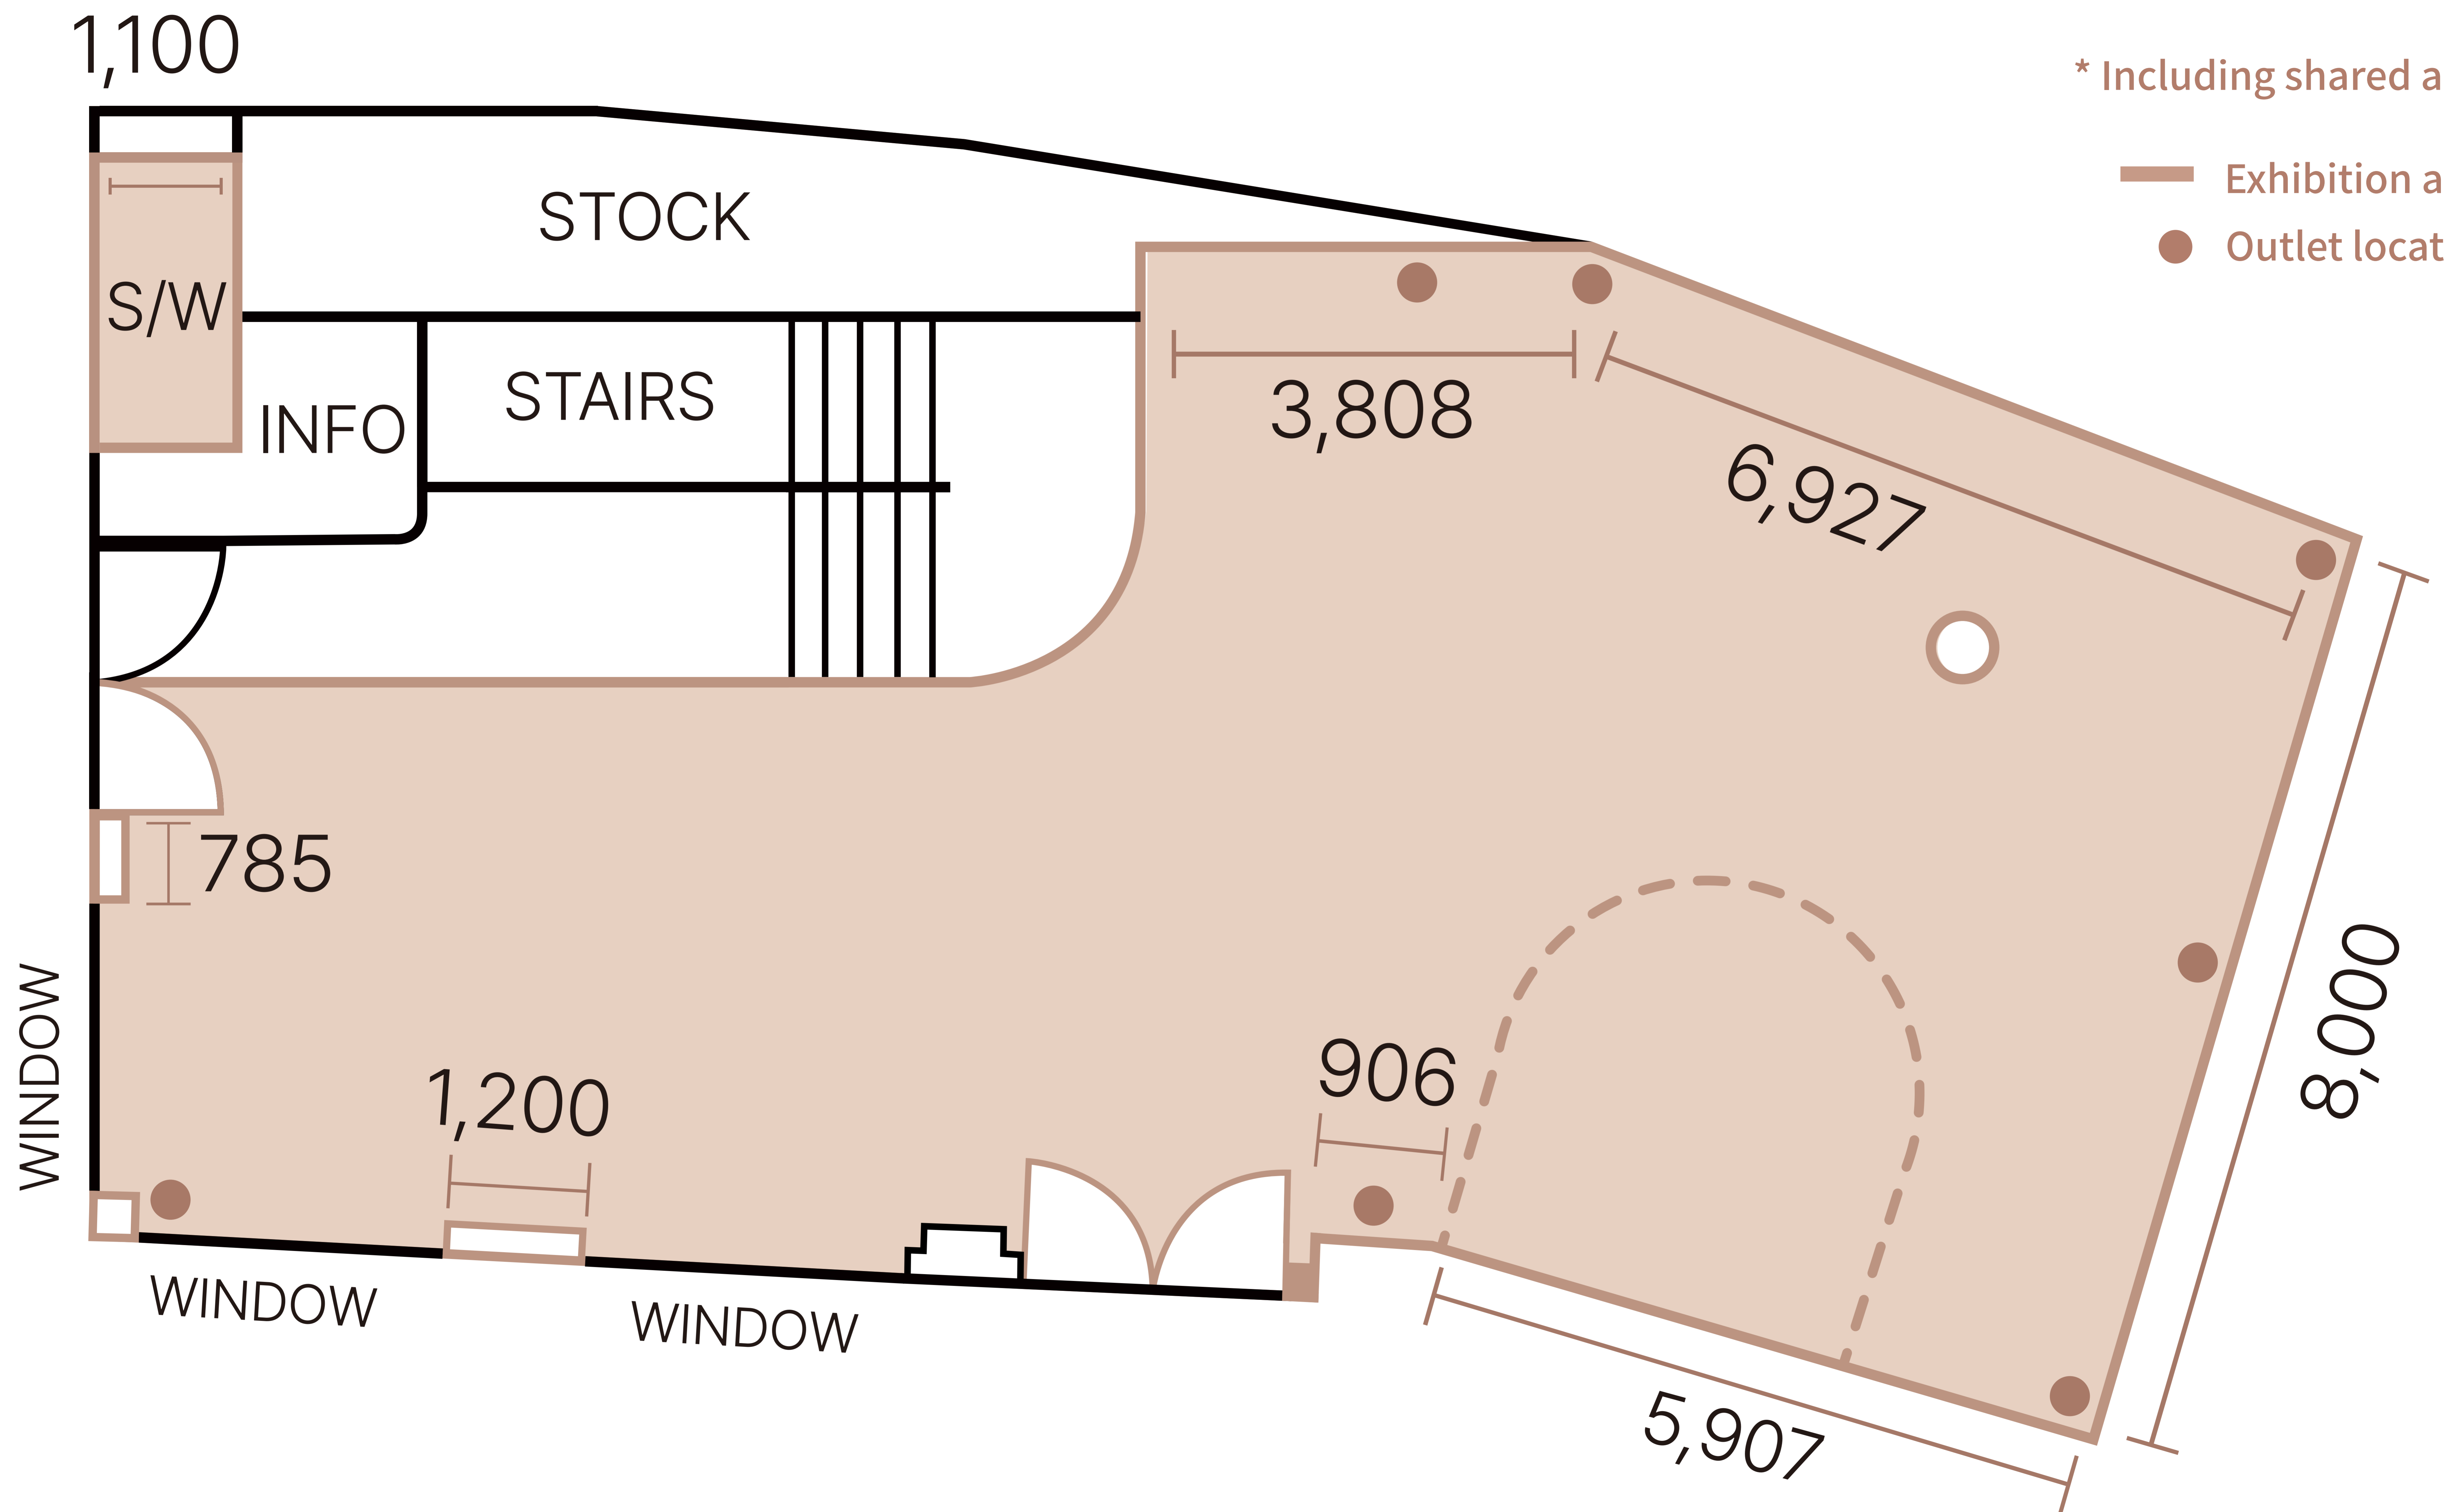

**1F** Height 2.9m  
Area 53m<sup>2</sup>

\* Including shared area

- Exhibition area
- Outlet location

**1F** Height 2.9m  
Area 53m<sup>2</sup>

\* Including shared area

- Exhibition area
- Outlet location
- Back wall

45-1, Insadong-gil, Jongno-gu, Seoul, Republic of Korea  
MON - SUN | 10 A.M. - 7 P.M.